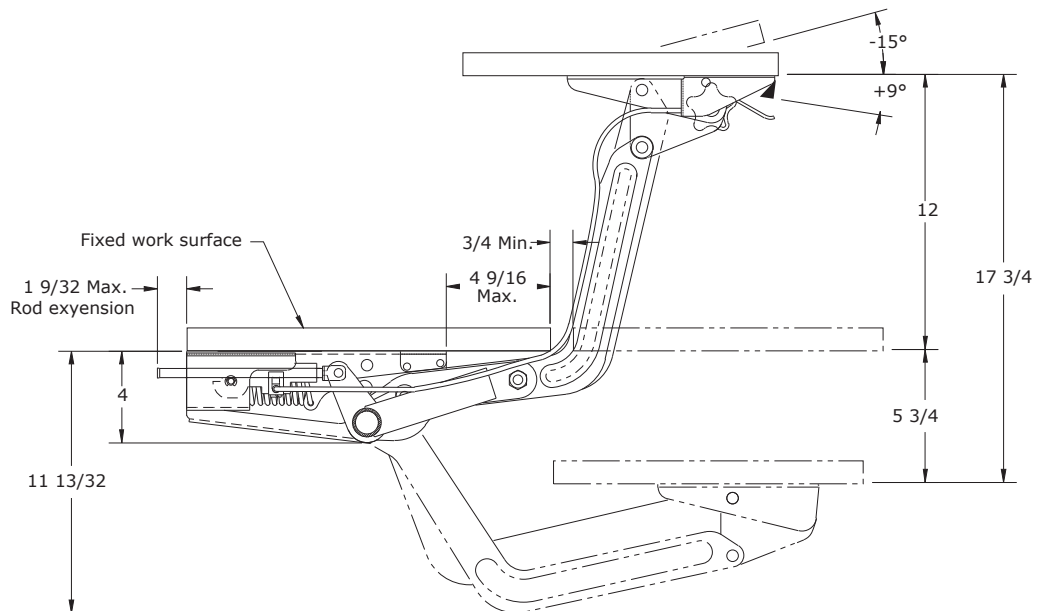

IS-PM

17-3/4" Height Adjustable

www.ergomart.com | 888 420 3200

Dimensions in Inches

ERGOMART

Ergonomic solutions for office and light industrial work environments