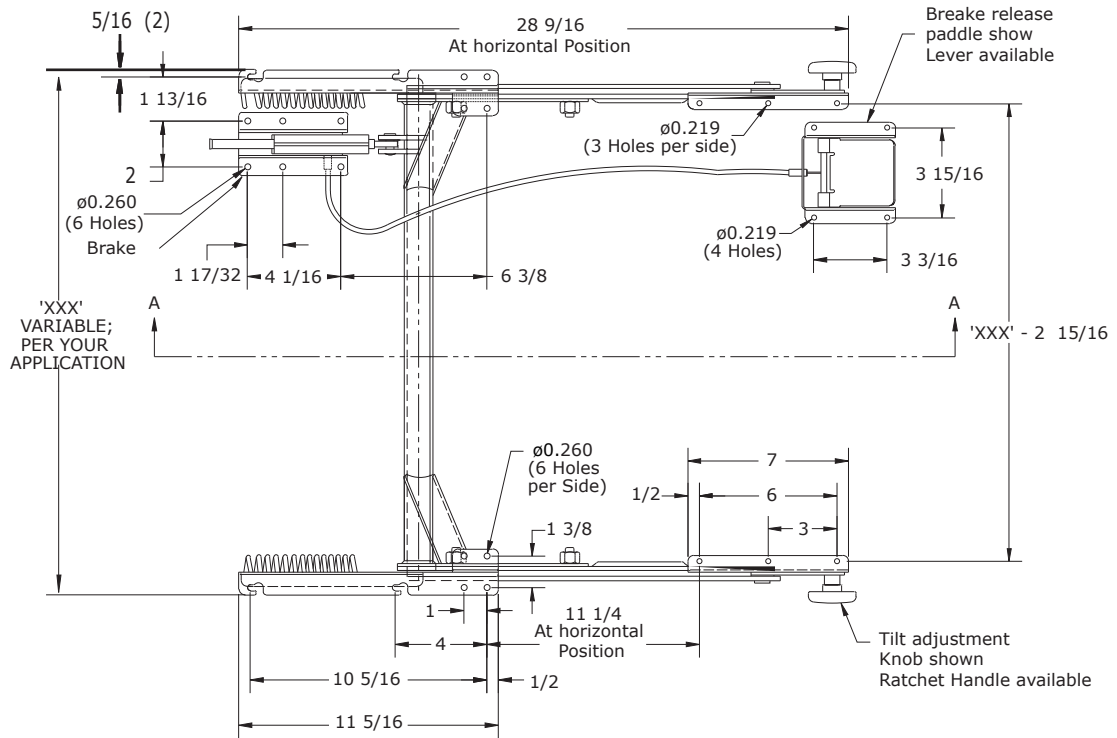

IS-PM

17-3/4" Height Adjustable

www.ergomart.com | 888 420 3200

Dimensions in Inches

ERGOMART

Ergonomic solutions for office and light industrial work environments