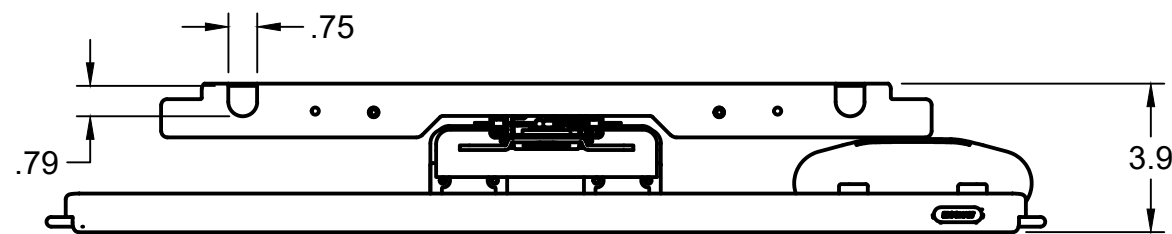

20" tray

26" tray

Detail Top View - Scale 1:5

	PROJECT			
	DuoLift			
TITLE				
52" Cabinet Dimensions				
with 20" and 26" Trays				
APPROVED	SIZE	CODE	DWG NO	REV
CHECKED	B			
DRAWN	MMS	02/21/2023	SCALE 1:10	WEIGHT
			SHEET 1/1	