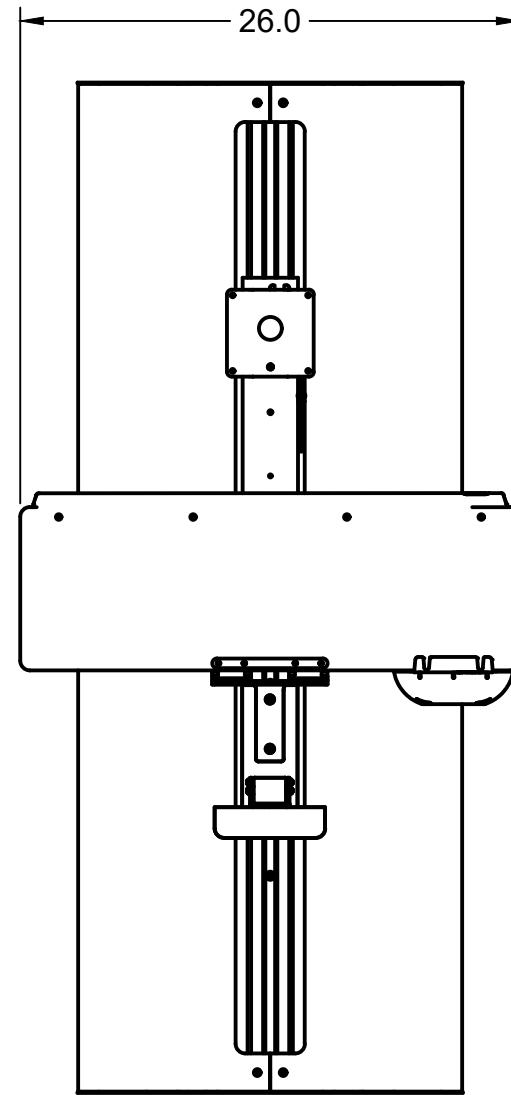

20" tray

26" tray

Detail Top View - Scale 1:5

	PROJECT			
	DuoLift			
TITLE				
52" Cabinet Dimensions				
with 20" and 26" Trays				
APPROVED	SIZE	CODE	DWG NO	REV
CHECKED	B			
DRAWN	MMS	02/21/2023	SCALE 1:10	WEIGHT
			SHEET 1/1	