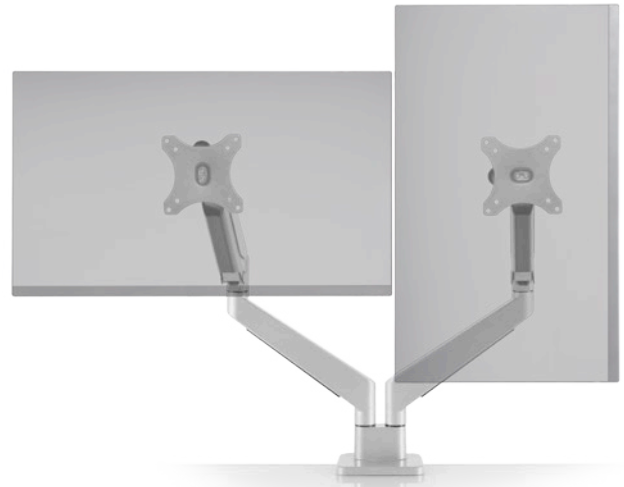

DUAL ENVOY™

Save space and increase desktop flexibility with the affordable Dual Envoy™ mount. Provides flexible positioning of monitors in a clean aesthetic to complement any office environment. The monitor arms provide intuitive function and dual monitor rotation for easy, ergonomic viewing of both screens.

FEATURES

- Extremely flexible positioning of dual flat panel monitors
- Tension adjustment allows for seamless counterbalance.
- One-touch monitor adjustment.
- Detachable, quick-install VESA plate reduces installation time.
- Sleek cable management system routes cables beneath the monitor arm.
- Effortlessly swivels, tilts and portrait to landscape rotation provide a wide range of movement.
- Mounts to desk edge or bolts through desk.

AVAILABLE OPTIONS

ENVOY-2 Supports 2.2 - 19.8 lbs (0.9 - 8.9 kg) per monitor

FINISHES

SILVER

CAPABILITIES