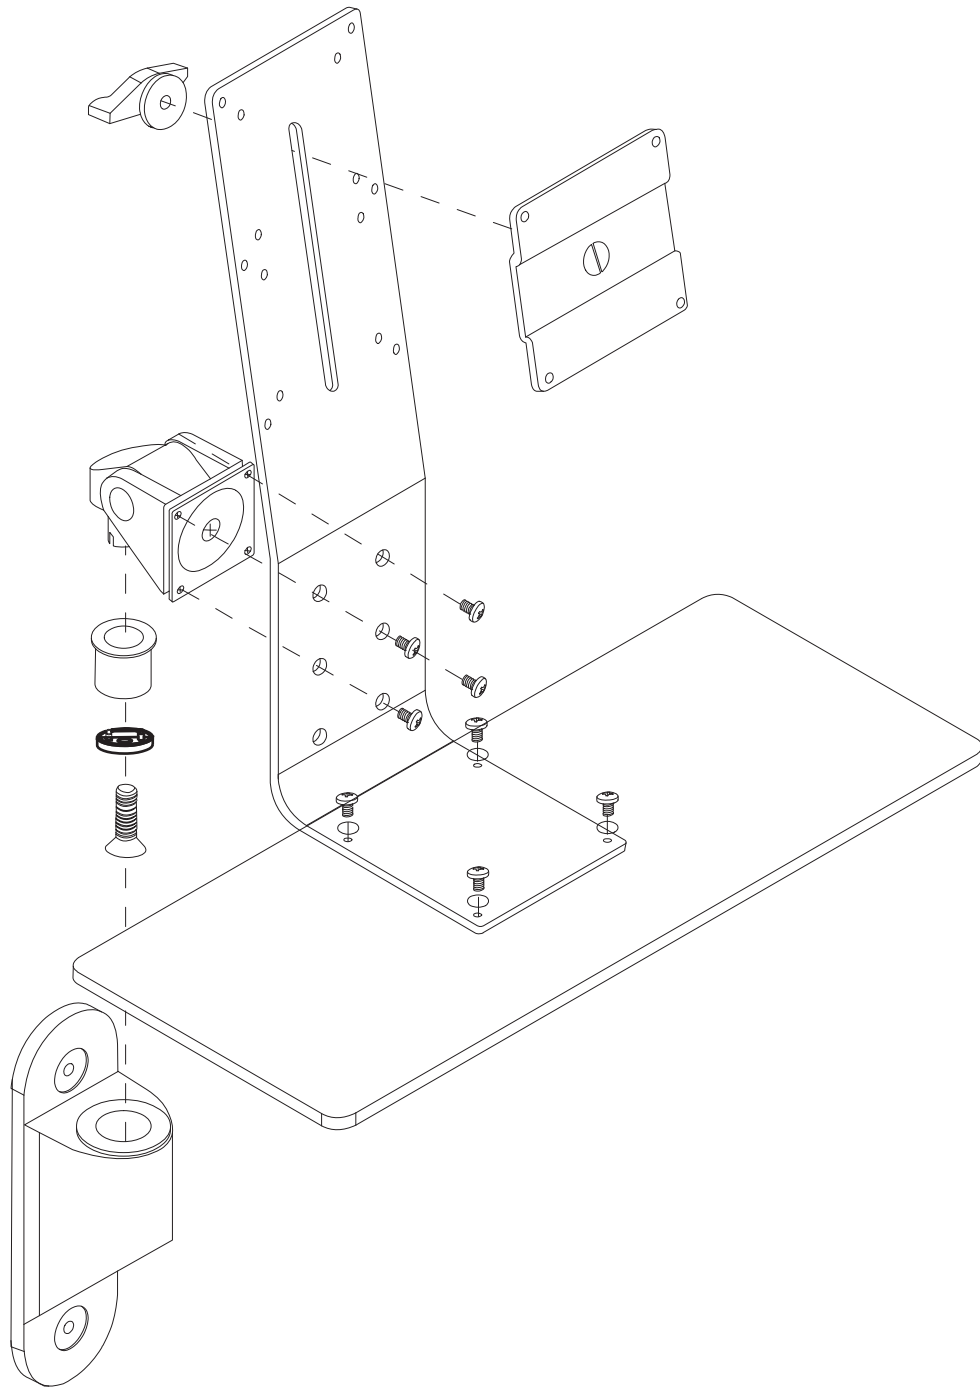

# TRS-WM8325 Installation Instructions

www.ergomart.com | 888 420 3200