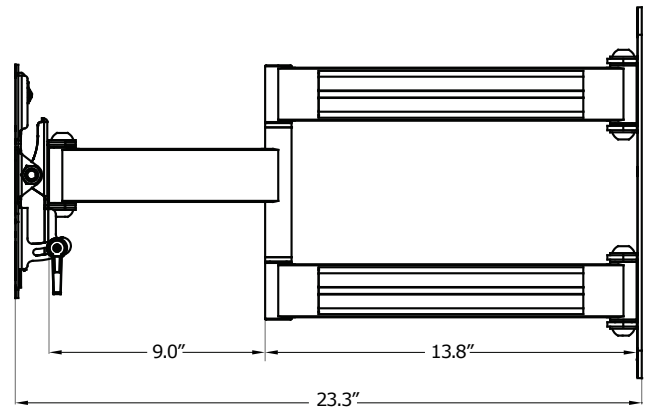

SIDE VIEW

Features:

- VESA® 75, 100, 200 x100 and 200 x 200 mm compliant
- Adjusts from 23.25 to 2.5 in
- +15/-5° with infinite locking mechanism
- Articulates at three points to supply superior depth adjustment
- Dual cable management design for clean, clutter-free appearance
- Supports LCD flat panel TVs weighing up to 85 pounds

Dimensions:

Product Weight	11.2 pounds
Shipping Weight	11.9 pounds
Maximum Load Capacity	85 pounds
Shipping Carton Dimension	L = 16" W = 12.85" H = 3.80"