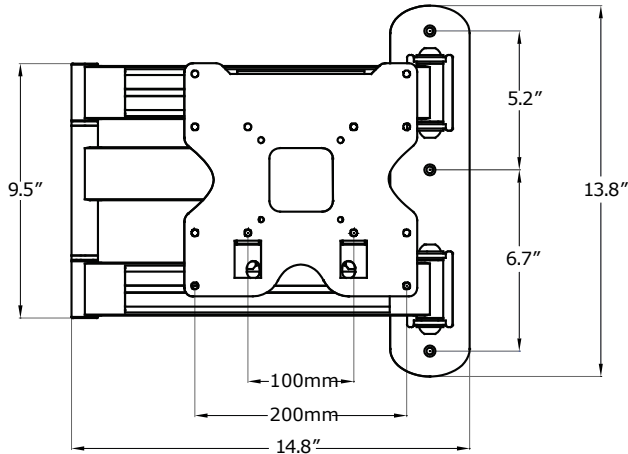

# WMHA2480 Wall Mount

[www.ergomart.com](http://www.ergomart.com) | 888 420 3200

Heavy Duty LCD Arm for 23 - 37" Flat Panel Display

***ERGOMART***

Ergonomic solutions for office and light industrial work environments  
©2017 Ergomart. All rights reserved.

## Heavy Duty LCD Arm for 23 - 37" Flat Panel Display

The heavy duty Ergomart EGT-WMHA24 handles monitors weighing up to 85 pounds. Installation is simple and straight forward: Attach to your wall using three fasteners, then affix the mounting plate to the screen, and hook the LCD TV on to the mount. This LCD TV mount delivers the ultimate in positioning options with its tilt and infinite swivel options for an excellent flat panel viewing experience.

### Features:

- VESA® 75, 100, 200 x100 and 200 x 200 mm compliant
- Adjusts from 23.25 to 2.5 in
- +15/-5° with infinite locking mechanism
- Articulates at three points to supply superior depth adjustment
- Dual cable management design for clean, clutter-free appearance
- Supports LCD flat panel TVs weighing up to 85 pounds

### Dimensions:

Product Weight	11.2 pounds
Shipping Weight	11.9 pounds
Maximum Load Capacity	85 pounds
Shipping Carton Dimension	L = 16" W = 12.85" H = 3.80"

**SIDE VIEW (Folded)**