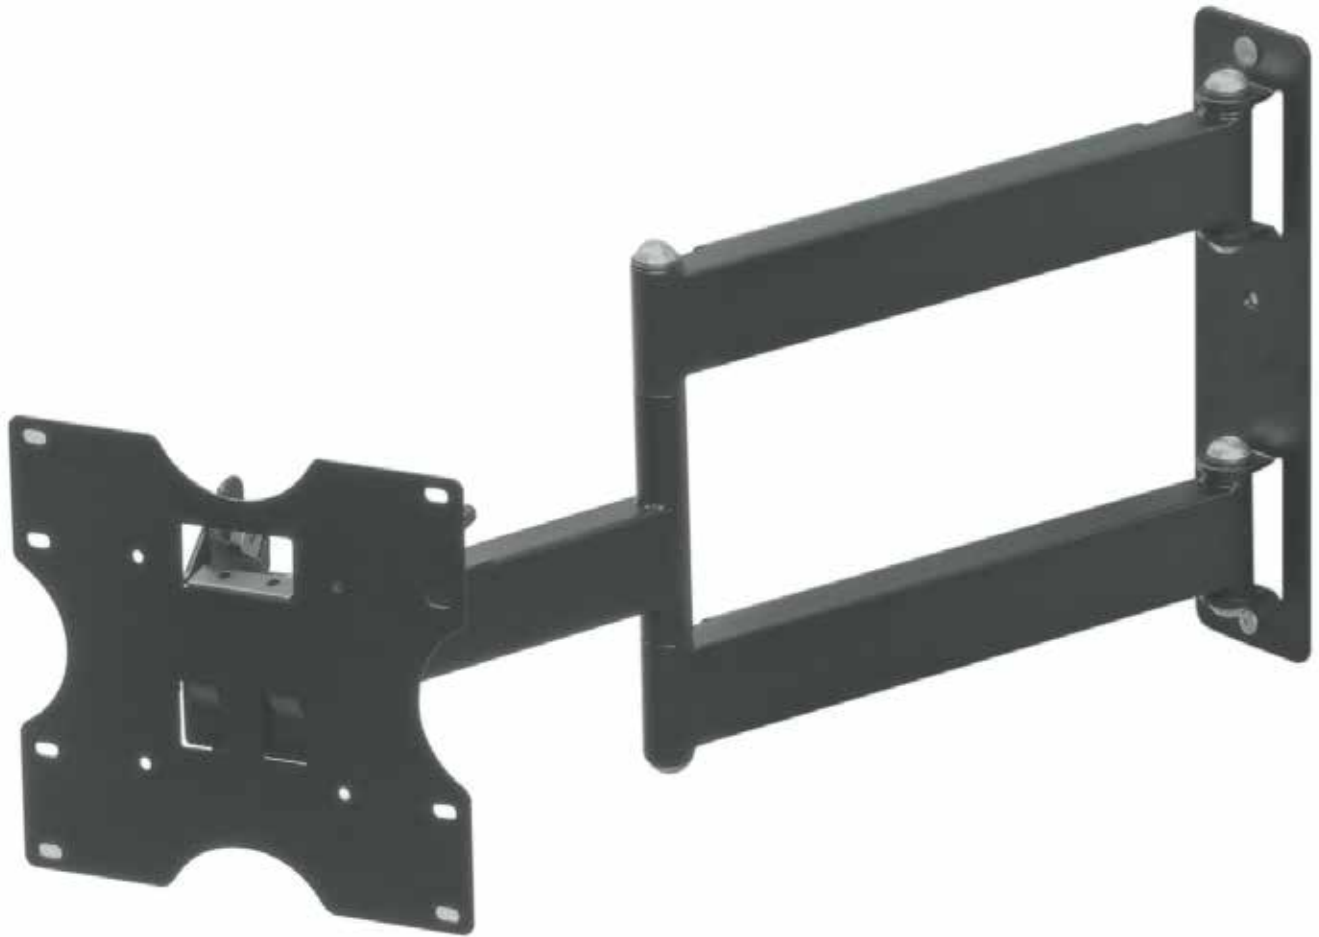

# WMHA2480 Wall Mount

[www.ergomart.com](http://www.ergomart.com) | 888 420 3200

Heavy Duty LCD Arm for 23 - 37" Flat Panel Display

***ERGOMART***

Ergonomic solutions for office and light industrial work environments  
©2017 Ergomart. All rights reserved.

## Heavy Duty LCD Arm for 23 - 37" Flat Panel Display

The heavy duty Ergomart EGT-WMHA24 handles monitors weighing up to 85 pounds. Installation is simple and straight forward: Attach to your wall using three fasteners, then affix the mounting plate to the screen, and hook the LCD TV on to the mount. This LCD TV mount delivers the ultimate in positioning options with its tilt and infinite swivel options for an excellent flat panel viewing experience.

**FRONT VIEW (Folded)**

**SIDE VIEW**

### Features:

- VESA® 75, 100, 200 x100 and 200 x 200 mm compliant
- Adjusts from 23.25 to 2.5 in
- +15/-5° with infinite locking mechanism
- Articulates at three points to supply superior depth adjustment
- Dual cable management design for clean, clutter-free appearance
- Supports LCD flat panel TVs weighing up to 85 pounds